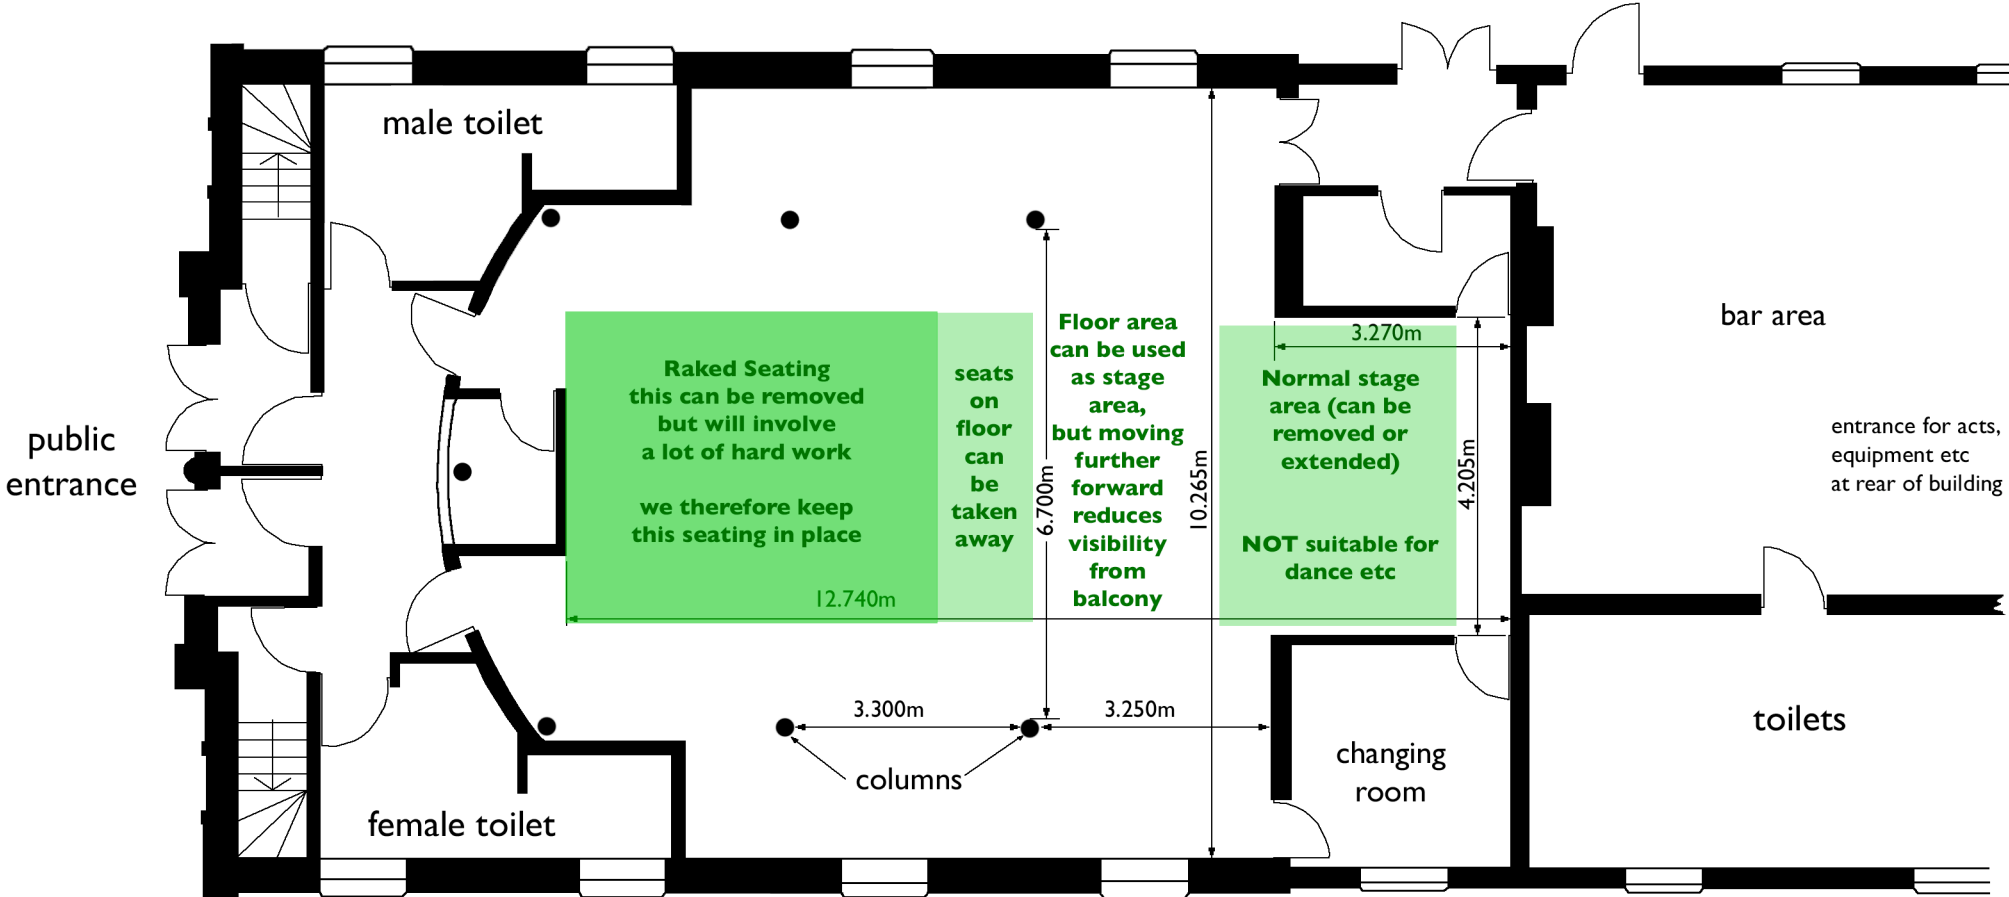

Ground Floor General

selby town hall
approximate scale (at A4 size) = 1:100